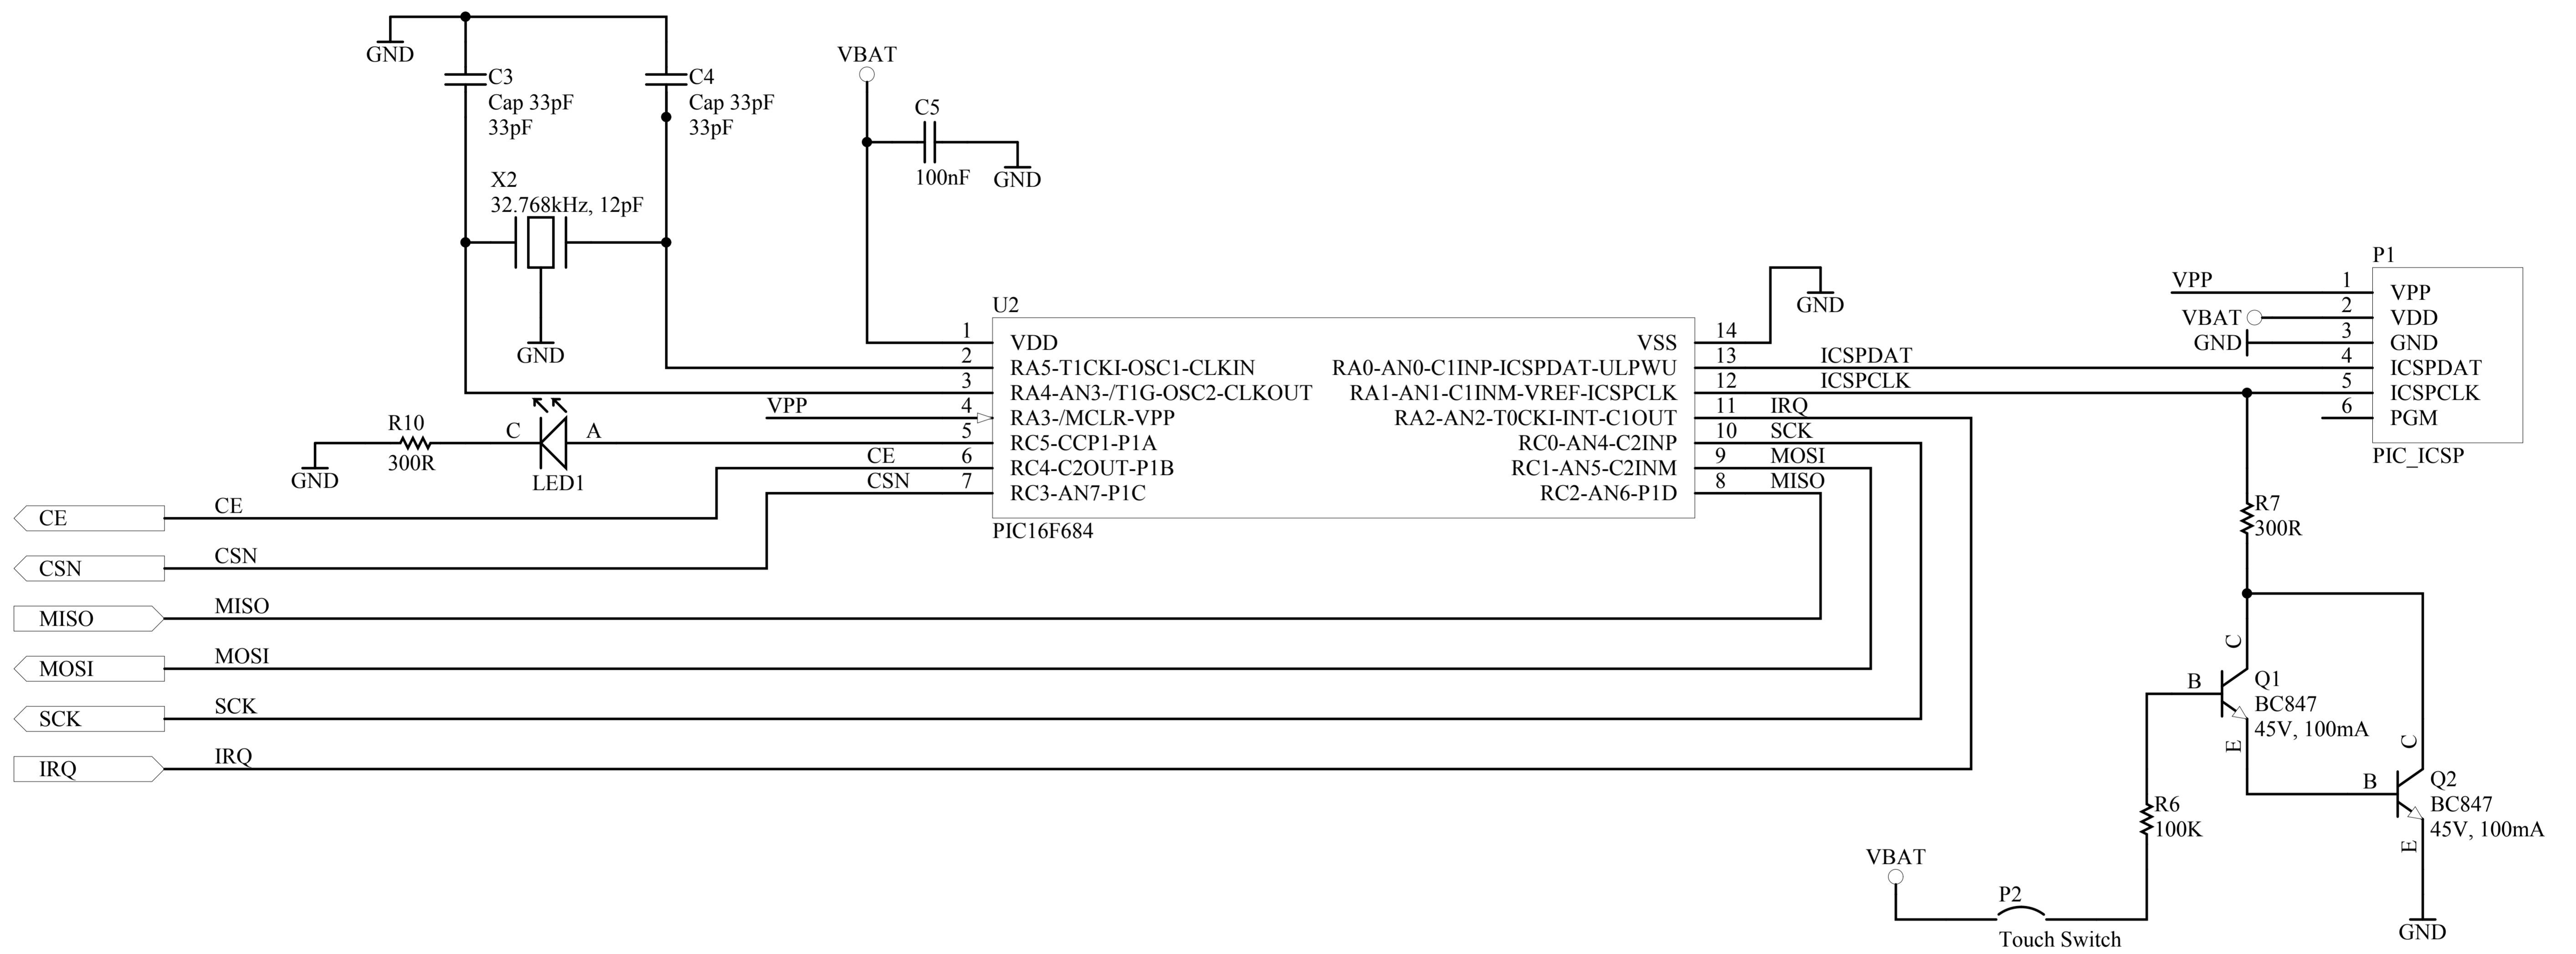

Active 2.4GHz RFID

CCC
sputnik

© 2006 bitmanufaktur.de

CCC Sputnik

Active 2.4GHz RFID Tag

Title		<i>bit manufaktur</i>	
Sputnik 2.4GHz RF-Beacon		http://www.bitmanufaktur.de	
Size SIZE	Number 1 - TOP	Revision	v0.2
Date:	27.12.2006	Sheet No.:	1 / 3
		Licensed under the Creative Commons Attribution-ShareAlike 2.0 Germany License Copyright 2006 by Milosch Meriac http://creativecommons.org/licenses/by-sa/2.0/de/deed.en	
SOME RIGHTS RESERVED		Designed By: Milosch Meriac Drawn By: Brita Meriac	

Title		bitmanufaktur	
Sputnik 2.4GHz RF-Beacon		http://www.bitmanufaktur.de	
Size	Number	Revision	
SIZE	2 - CPU	v0.2	
Date:	27.12.2006	Sheet No.:	2 / 3
 Licensed under the Creative Commons Attribution-ShareAlike 2.0 Germany License Copyright 2006 by Milosch Meriac http://creativecommons.org/licenses/by-sa/2.0/de/deed.en		Designed By: Milosch Meriac Drawn By: Brita Meriac	

Title		<i>bit manufaktur</i>	
Sputnik 2.4GHz RF-Beacon		http://www.bitmanufaktur.de	
Size SIZE	Number 3 - RFB	Revision	v0.2
Date:	27.12.2006	Sheet No.:	3 / 3
 Licensed under the Creative Commons Attribution-ShareAlike 2.0 Germany License COPYRIGHT http://creativecommons.org/licenses/by-sa/2.0/de/deed.en		Designed By:	Milosch Meriac
		Drawn By:	Brita Meriac