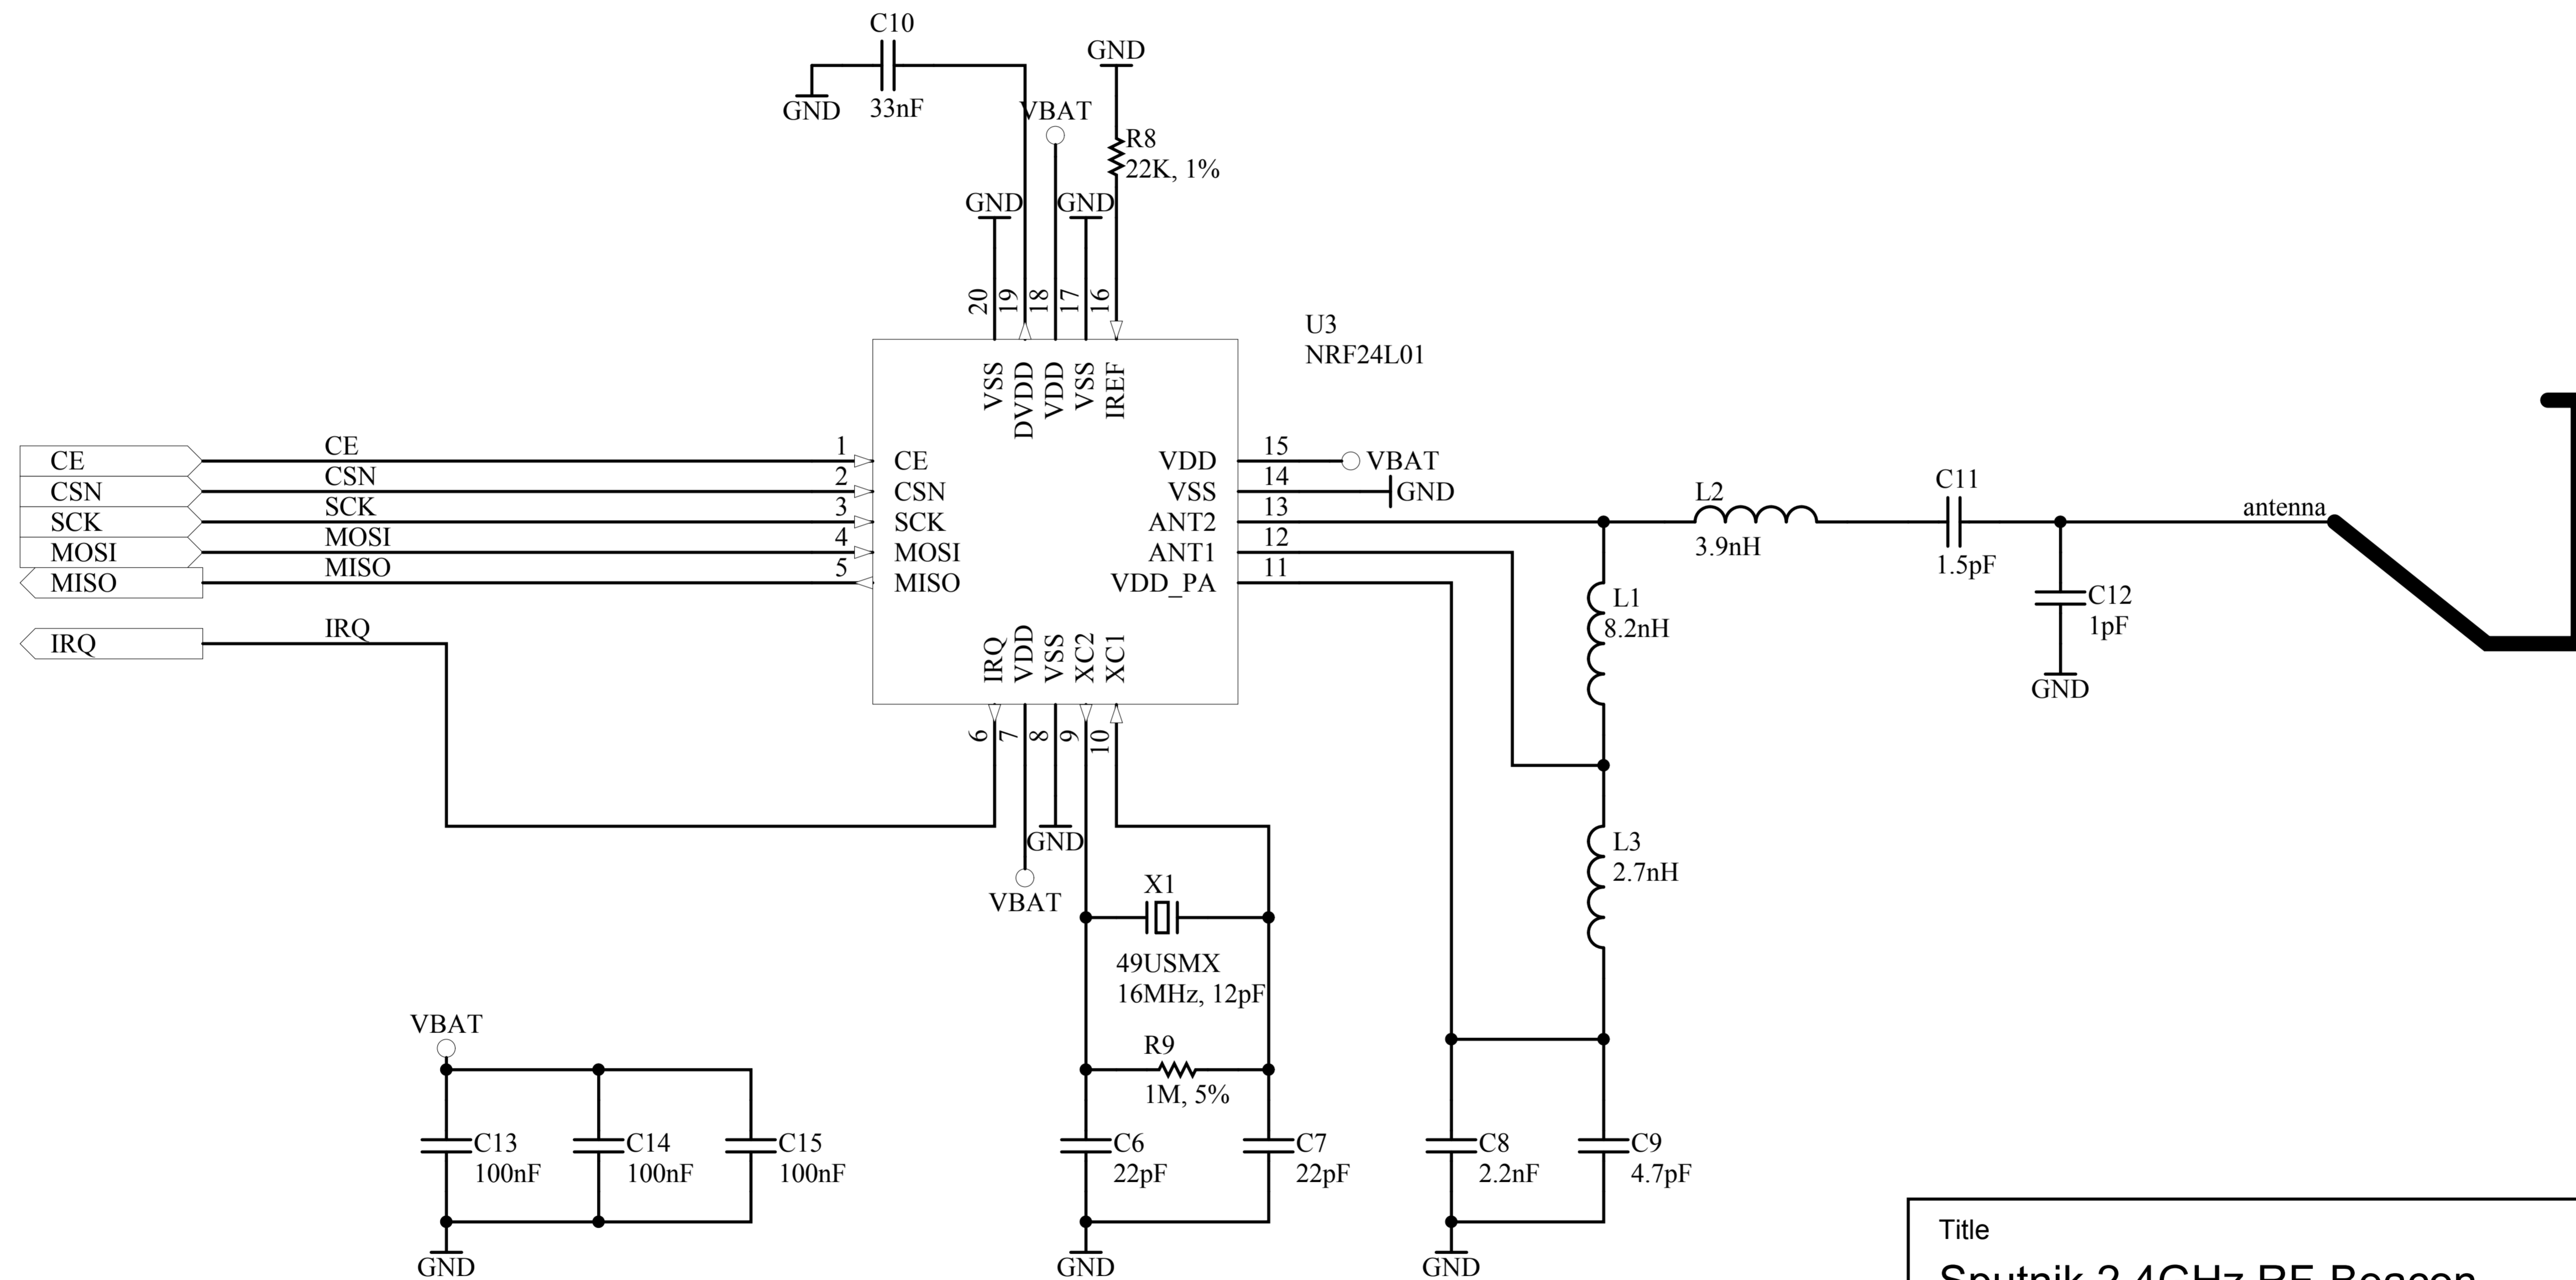

Active 2.4GHz RFID

CCC
sputnik

© 2006 bitmanufaktur.de

CCC Sputnik

Active 2.4GHz RFID Tag

Title		<i>bit manufaktur</i>	
Sputnik 2.4GHz RF-Beacon		http://www.bitmanufaktur.de	
Size SIZE	Number 1 - TOP	Revision	v0.2
Date:	27.12.2006	Sheet No.:	1 / 3
		Licensed under the Creative Commons Attribution-ShareAlike 2.0 Germany License Copyright 2006 by Milosch Meriac http://creativecommons.org/licenses/by-sa/2.0/de/deed.en	
SOME RIGHTS RESERVED		Designed By: Milosch Meriac Drawn By: Brita Meriac	

Title		bitmanufaktur	
Sputnik 2.4GHz RF-Beacon		http://www.bitmanufaktur.de	
Size	Number	Revision	
SIZE	2 - CPU	v0.2	
Date:	27.12.2006	Sheet No.:	2 / 3
 Licensed under the Creative Commons Attribution-ShareAlike 2.0 Germany License Copyright 2006 by Milosch Meriac http://creativecommons.org/licenses/by-sa/2.0/de/deed.en		Designed By: Milosch Meriac Drawn By: Brita Meriac	

Title		<i>bit manufaktur</i>	
Sputnik 2.4GHz RF-Beacon		http://www.bitmanufaktur.de	
Size SIZE	Number 3 - RFB	Revision	v0.2
Date:	27.12.2006	Sheet No.:	3 / 3
 Licensed under the Creative Commons Attribution-ShareAlike 2.0 Germany License COPYRIGHT http://creativecommons.org/licenses/by-sa/2.0/de/deed.en		Designed By:	Milosch Meriac
		Drawn By:	Brita Meriac