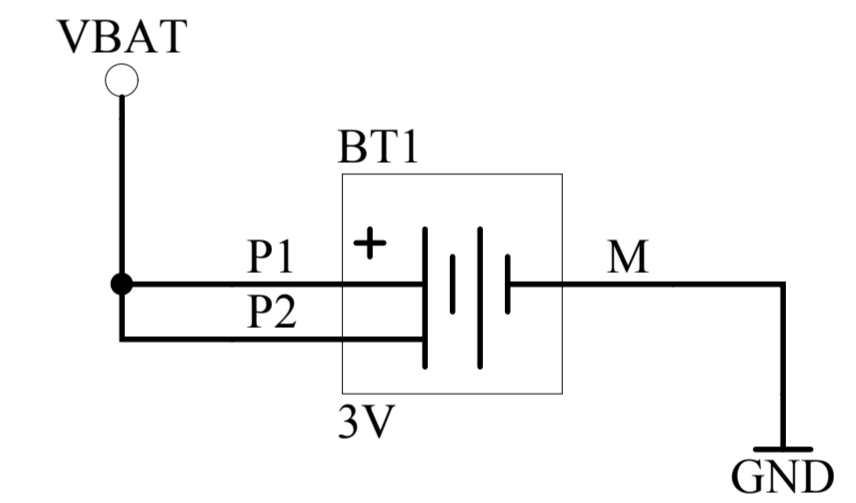

Active 2.4GHz RFID

CCC
sputnik

© 2006 bitmanufaktur.de

CCC Sputnik

Active 2.4GHz RFID Tag

Title		<i>bit manufaktur</i>	
Sputnik 2.4GHz RF-Beacon		http://www.bitmanufaktur.de	
Size SIZE	Number 1 - TOP	Revision	v0.2
Date:	27.12.2006	Sheet No.:	1 / 3
		Licensed under the Creative Commons Attribution-ShareAlike 2.0 Germany License Copyright 2006 by Milosch Meriac http://creativecommons.org/licenses/by-sa/2.0/de/deed.en	
SOME RIGHTS RESERVED		Designed By: Milosch Meriac Drawn By: Brita Meriac	

Title		bitmanufaktur	
Sputnik 2.4GHz RF-Beacon		http://www.bitmanufaktur.de	
Size	Number	Revision	
SIZE	2 - CPU	v0.2	
Date:	27.12.2006	Sheet No.:	2 / 3
 Licensed under the Creative Commons Attribution-ShareAlike 2.0 Germany License Copyright 2006 by Milosch Meriac http://creativecommons.org/licenses/by-sa/2.0/de/deed.en		Designed By: Milosch Meriac Drawn By: Brita Meriac	